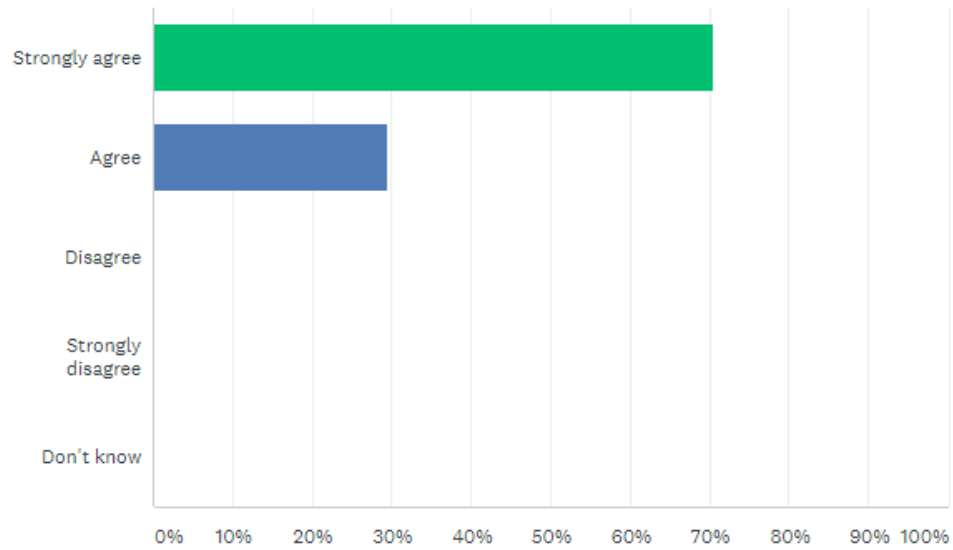

Q3

Customize Export –

I would find it easy to approach the school with a question or concern and feel the school would respond to my concern

Answered: 78 Skipped: 0

ANSWER CHOICES	RESPONSES	
- Strongly agree	61.54%	48
- Agree	37.18%	29
- Disagree	1.28%	1
- Strongly disagree	0.00%	0
- Don't know	0.00%	0
TOTAL		78

Q4

Customize Export

The school promotes good behaviour

Answered: 78 Skipped: 0

ANSWER CHOICES	RESPONSES
Strongly agree	70.51% 55
Agree	29.49% 23
Disagree	0.00% 0
Strongly disagree	0.00% 0
Don't know	0.00% 0
TOTAL	78